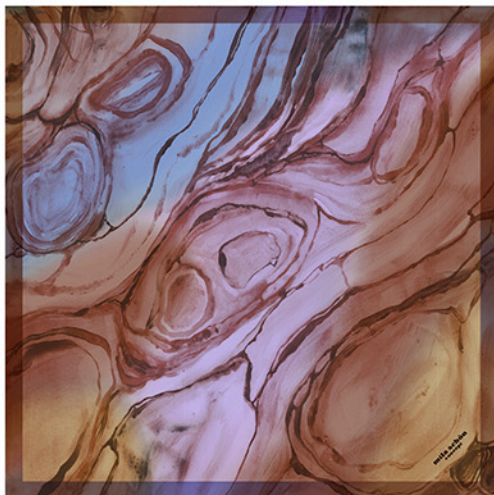

mila schön concept

Art: C5571001
Scialle 140x140 cm
100% Seta Georgette

01

02

03

04

05

06