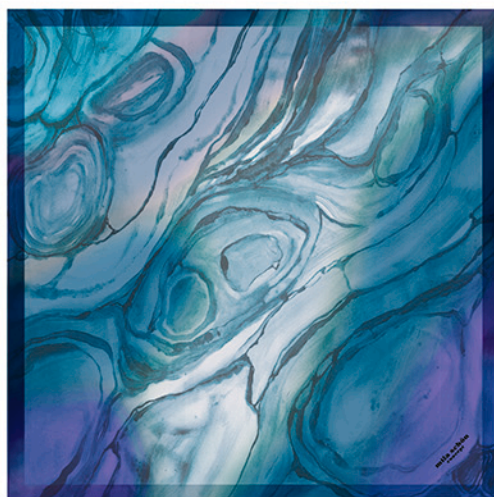

mila schön concept

Art: C5571001
Scialle 140x140 cm
100% Seta Georgette

01

02

03

04

05

06