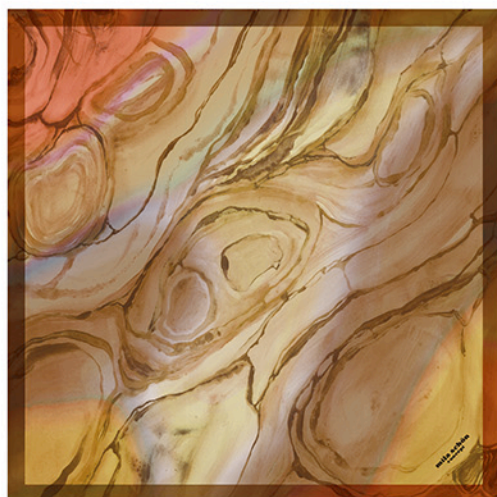

mila schön concept

Art: C5571001
Scialle 140x140 cm
100% Seta Georgette

01

02

03

04

05

06