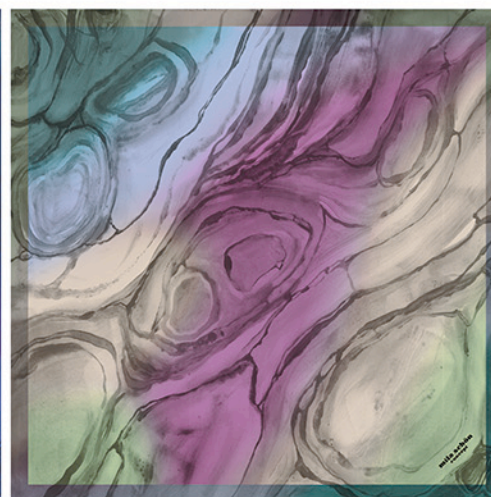

mila schön concept

Art: C5571001
Scialle 140x140 cm
100% Seta Georgette

01

02

03

04

05

06