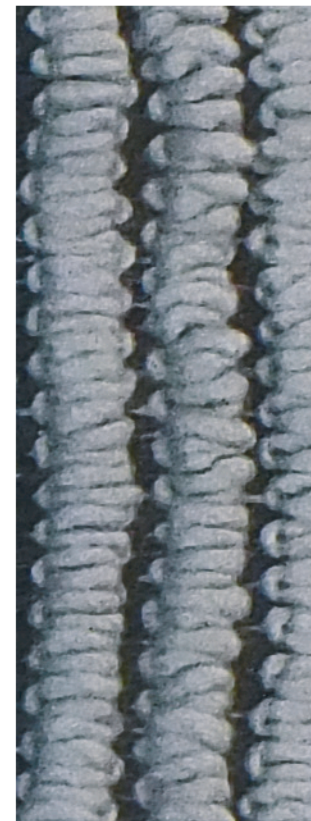

Art: O50190

Mantella 140x100cm

92% Acrilico 8% Lana

01
dark
grey

02
dark grey/
black

03 natural

04
light grey/
dark grey